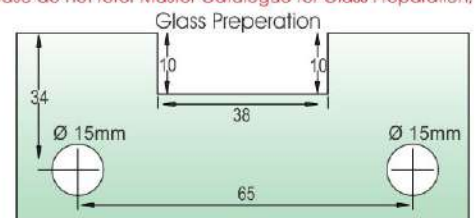

(8600/- Set) **NSL-44-A9 Wooden/ Aluminium Sliding Partition System 120 kg Premium Wooden Sliding Fitting**