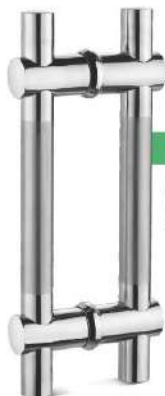

H-Type Glass Door Handle Square

NGH-114	
Size	MRP ₹ Per. Pc.
Ø 25x200x300mm	1420/-
Ø 25x300x450mm	1740/-
Ø 25x450x600mm	2140/-

H-Type Glass Door Handle Adjustable