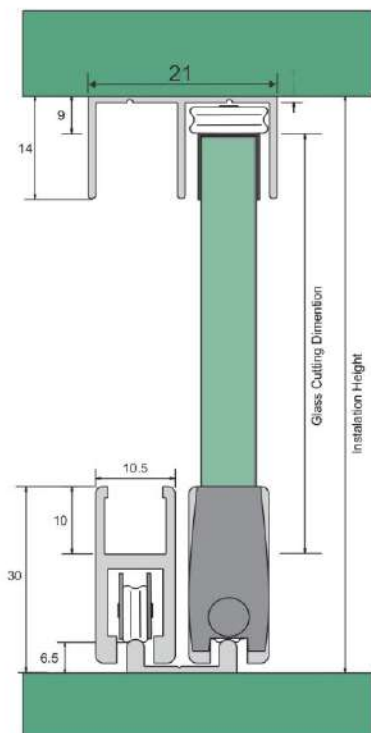

Aluminium Glass Cabinet Sliding System

NCST (Set)

MRP ₹ 1550/- (2 Mtr.)
MRP ₹ 2300/- (3 Mtr.)

**NCPS-
Length**
1 Meter, 2 Meter, 3 Meter

Glass Size
6 mm (with Gasket)
8 mm (without Gasket)

Aluminium Showcase Glass Sliding Door Assembly