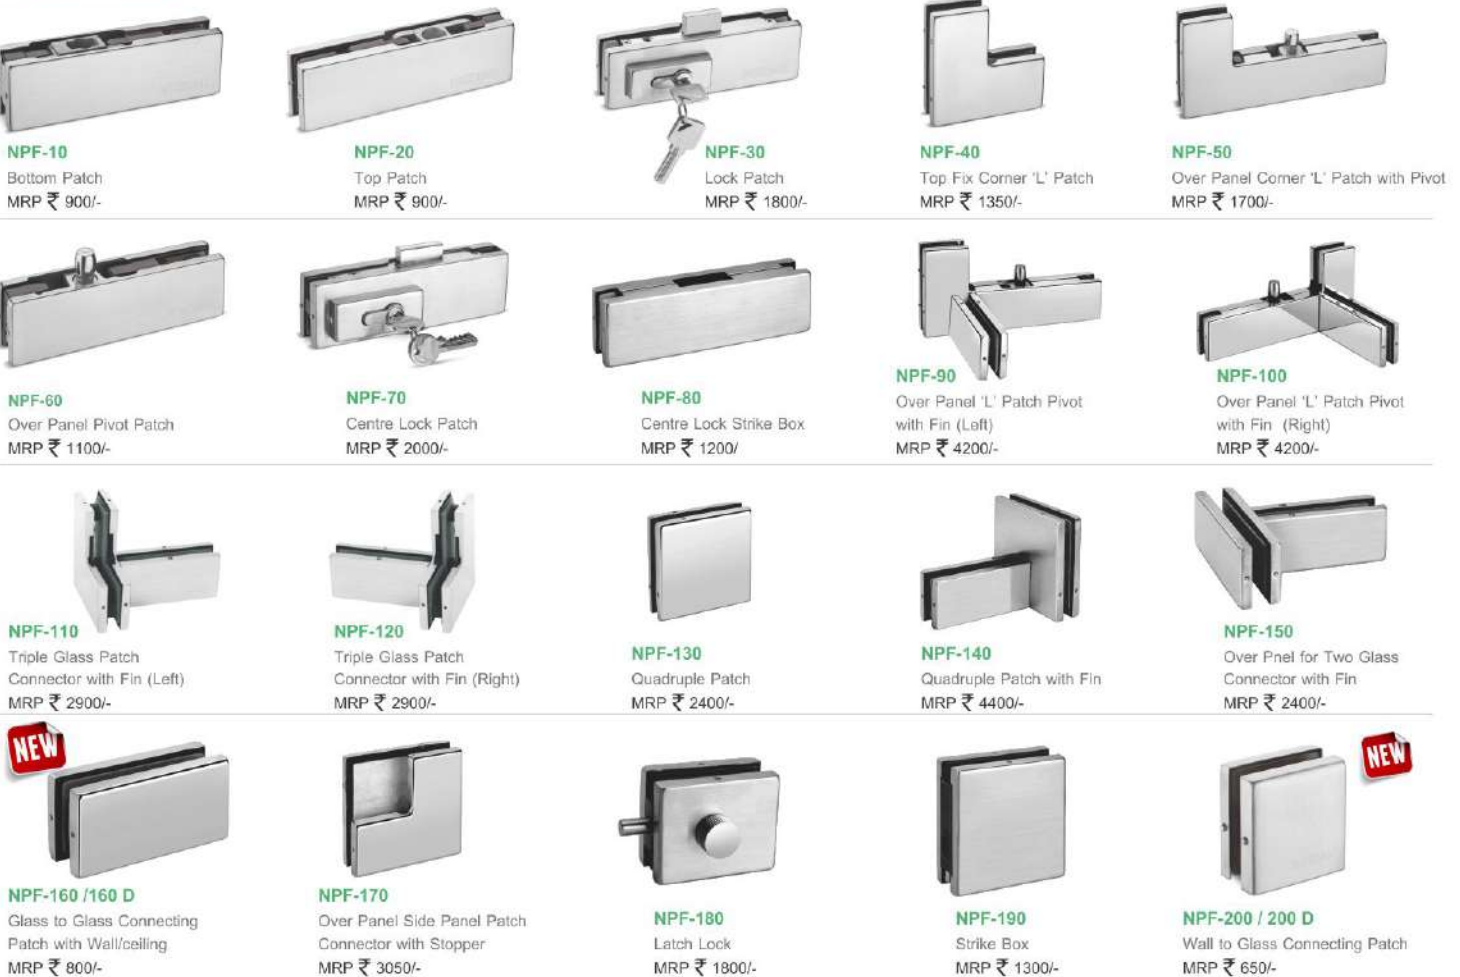

**Combo Patch Set NFS-5000** MRP ₹ 6700/-

**Floor Spring**

**Hydraulic Patch Fittings**

**Patch Fitting**

**NPF-210**  
Double Patch Top Pivot with Fin  
MRP ₹ 4400/-

**NPF-220**  
Double Over Panel Patch With Fin  
MRP ₹ 3900/-